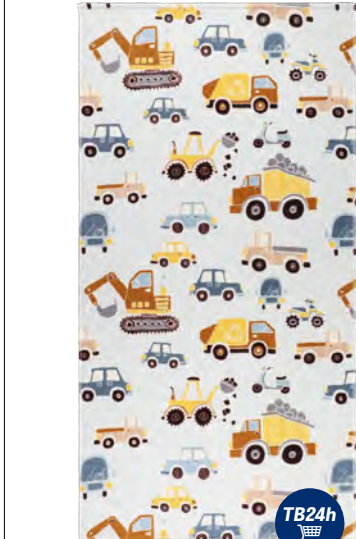

Bath towel Biili 70x140 cm
Kylpypyyhe Biili 70x140 cm

Bathtowel of soft cotton velour, other side terry. The product is Ökotex certified, ensuring it is safe and free from harmful chemicals. Design Anna Säteri. **Size:** 140x0.1x70 cm. **Colour:** multi colour. **Material:** 100% cotton.

Kylpypyyhe pehmeää puuvillavelouria, toinen puoli froteeta. Tuotteella on Ökotex-sertifikaatti, mikä tarkoittaa että tuote on turvallinen eikä se sisällä haitallisia kemikaaleja. Design Anna Säteri. **Mitat:** 140x0.1x70 cm. **Väri:** monivärinen. **Materiaali:** 100% puuvilla.

651443
8 /