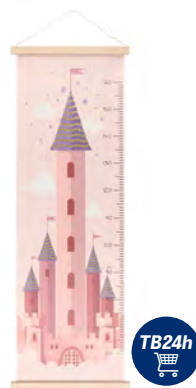

Wall art Height chart Castle Taulu Pituusmitta Linna

Canvas-picture 40x120 cm, MDF-top- and bottomstretchers and hangingrope including 43x125 cm. **Size:** 43x2.5x125 cm. **Colour:** pink/ lilac/gold/natural stretcher. **Material:** 40 % canvas, 30 % MDF-stretcher, 30 % polystyrene.

Kanvaasi-kuva 40x120 cm, MDF-ala - ja yläpingotin sekä ripustinnaru mukaan lukien 43x125 cm. **Mitat:** 43x2.5x125 cm. **Väri:** vaaleanpunainen/lila/kulta/luonnonvärinen pingotin. **Materiaali:** 40 % kanvaasi, 30 % MDF-pingoitin, 30 % polystyreeni.

647863
10 /