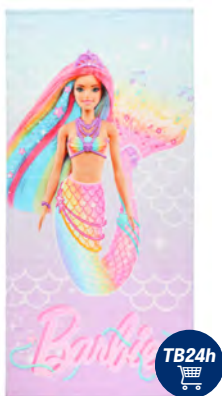

Bath Towel 70x140cm
Kylpypyyhe 70x140cm

Barbie bath towel in cute Barbie colours. Size 70 x 140 cm. Material 100% cotton. The product has the Ökotex certificate, which means that the product is safe and does not contain harmful chemicals. **Size:** 140x70x1 cm. **Colour:** multi. **Material:** 100% cotton.

Barbie-kylpypyyhe suloisissa barbieväreissä. Koko 70 x 140 cm. Materiaali 100 % puuvilla. Tuotteella on Ökotex-sertifikaatti, mikä tarkoittaa että tuote on turvallinen eikä se sisällä haitallisia kemikaaleja. **Mitat:** 140x70x1 cm. **Väri:** monivärinen. **Materiaali:** 100% puuvilla.

641573
8 / 576